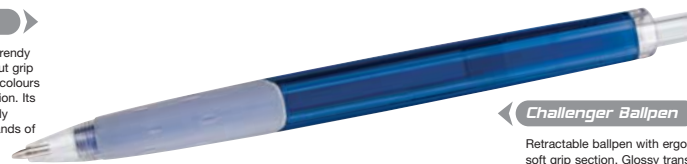

Curve Ballpen